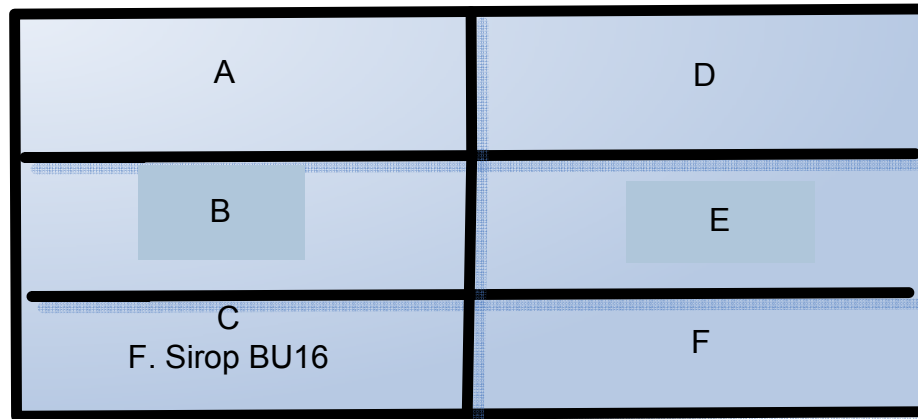

**Grand Avenue Park
Monday – Wednesday
8:15 – 9:30**

Field #2 (South)
Not Available

Field #1 (North)

Parking Lot