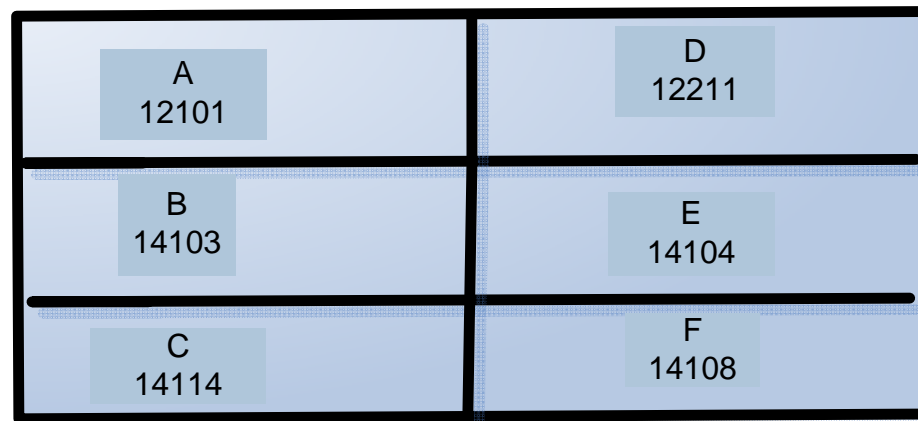

Grand Avenue Park
Monday – Wednesday North Field A,B,C,D,E and F
7:00 – 8:15

Parking Lot