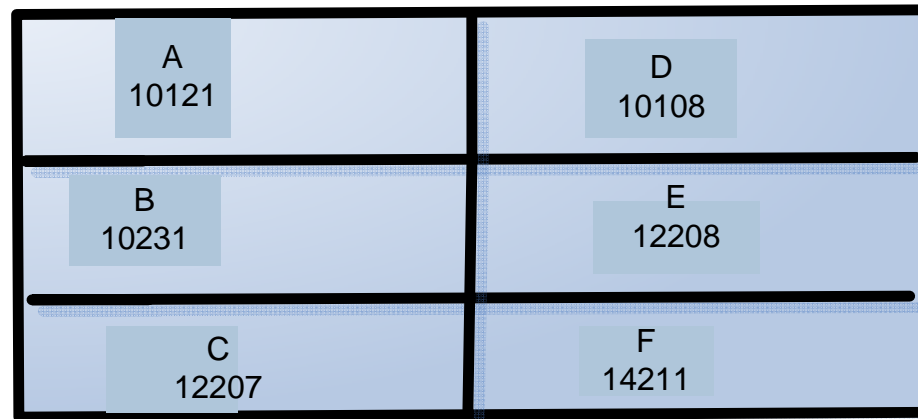

Grand Avenue Park
Monday – Wednesday North Field A,B,C,D,E & F
5:45 – 7:00

Parking Lot