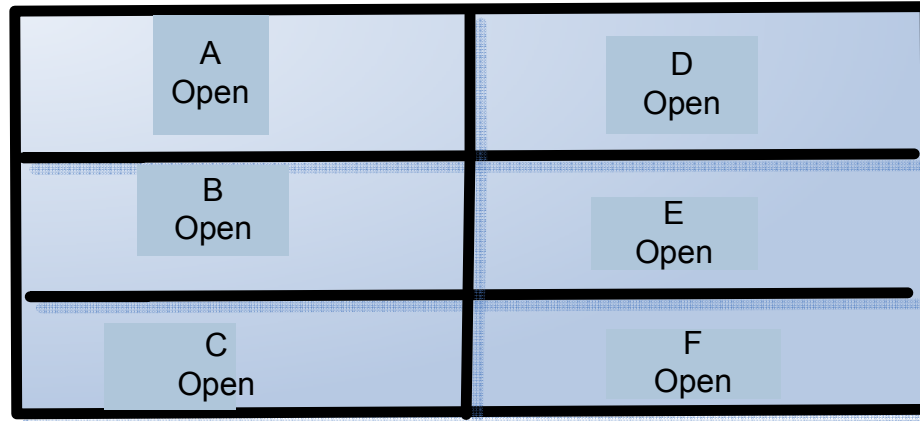

Grand Avenue Park
Monday – Wednesday
4:30 – 5:45

Field #2 (South)

Field #1 (North)

Parking Lot