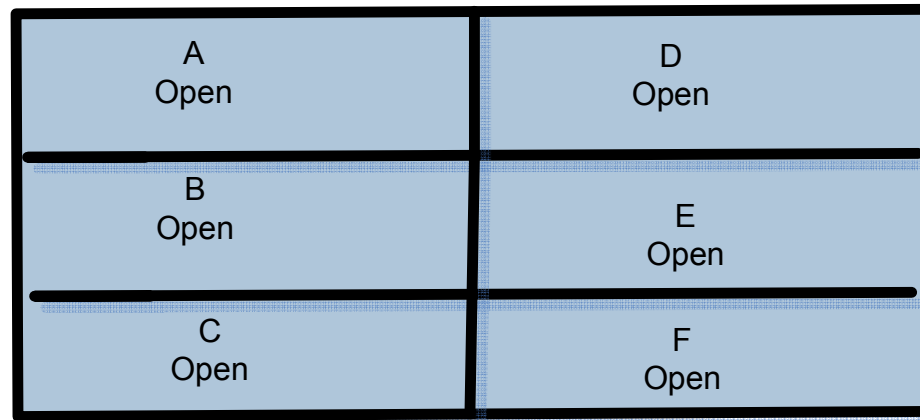

Grand Avenue Park
Monday – Wednesday
4:30 – 5:45

Field #2 (South)

Field #1 (North)

Parking Lot