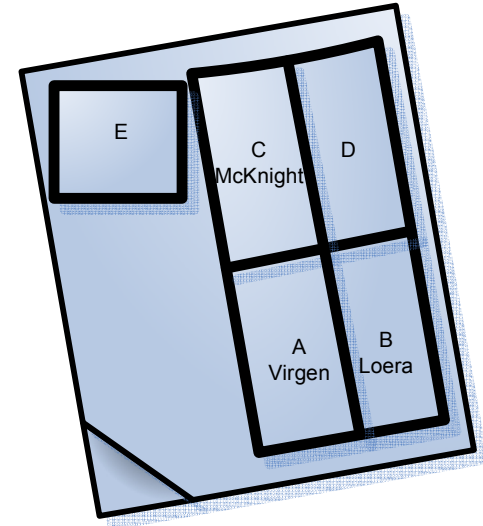

Community Park

Tuesday – Thursday Field 1, 2, and 5 (8:15 – 9:30)

Note: Times for Field 3 and 6 (8:00 – 9:15)

FIELD 1
(8:15 – 9:30)

FIELD 3
(8:00 – 9:15)

FIELD 5
(8:15 – 9:30)

FIELD 2
(8:15 – 9:30)

FIELD 4 Not
Available

FIELD 6
(8:00 – 9:15)