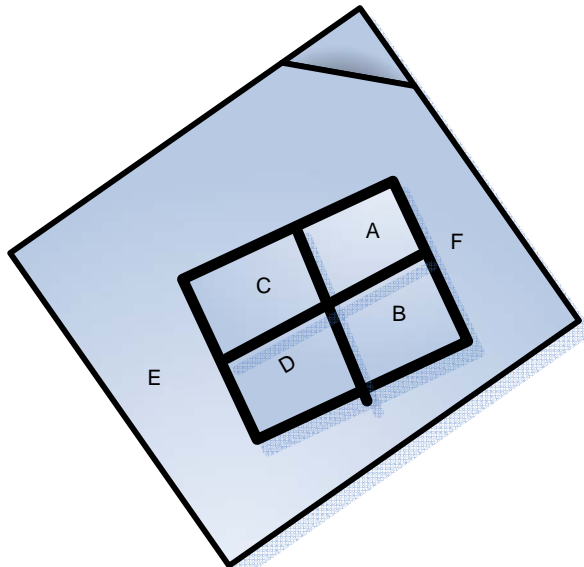

# Community Park

Tuesday – Thursday Field 1, 2, and 5 (8:15 – 9:30)

Note: Times for Field 3 and 6 (8:00 – 9:15)

FIELD 1  
(8:15 – 9:30)

FIELD 3  
(8:00 – 9:15)

FIELD 5  
(8:15 – 9:30)

FIELD 2  
(8:15 – 9:30)