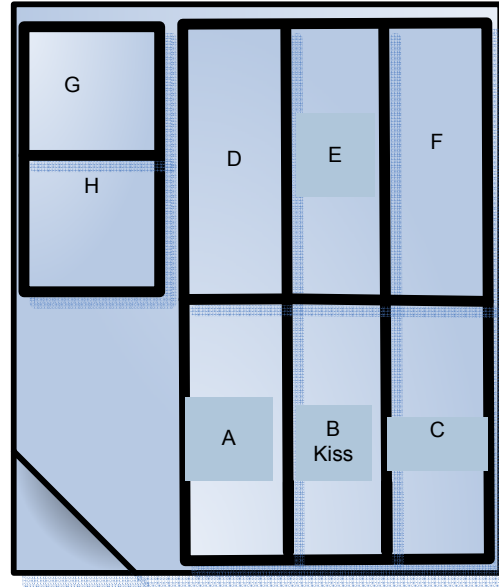

Community Park

Tuesday – Thursday Field 1, 2, and 5 (8:15 – 9:30)

Note: Times for Field 3 and 6 (8:00 – 9:15)

FIELD 1
(8:15 – 9:30)

FIELD 3
(8:00 – 9:15)

FIELD 5
(8:15 – 9:30)

FIELD 2
(8:15 – 9:30)

FIELD 4 Not
Available

FIELD 6
(8:00 – 9:15)