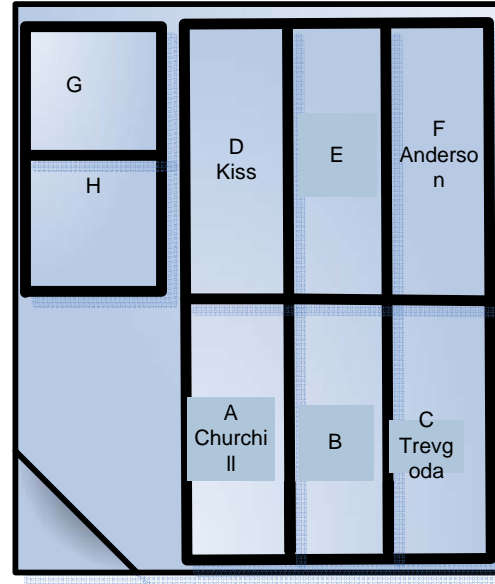

# Community Park

Tuesday – Thursday Field 1, 2, and 5 (8:15 – 9:30)

Note: Times for Field 3 and 6 (8:00 – 9:15)

FIELD 1  
(8:15 – 9:30)

FIELD 3  
(8:00 – 9:15)

FIELD 5  
(8:15 – 9:30)

FIELD 2  
(8:15 – 9:30)

FIELD 4

FIELD 6  
(8:00 – 9:15)