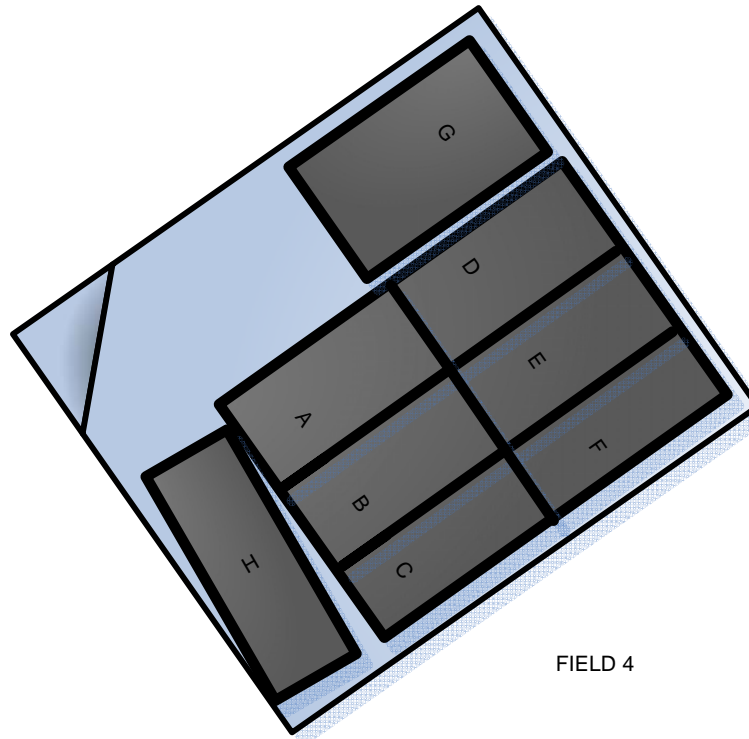

# Community Park

Tuesday – Thursday Field 1, 2, and 5 (8:15 – 9:30)

Note: Times for Field 3 and 6 (8:00 – 9:15)

FIELD 1  
(8:15 – 9:30)

FIELD 3  
(8:00 – 9:15)

FIELD 5  
(8:15 – 9:30)

FIELD 2  
(8:15 – 9:30)

FIELD 4

FIELD 6  
(8:00 – 9:15)