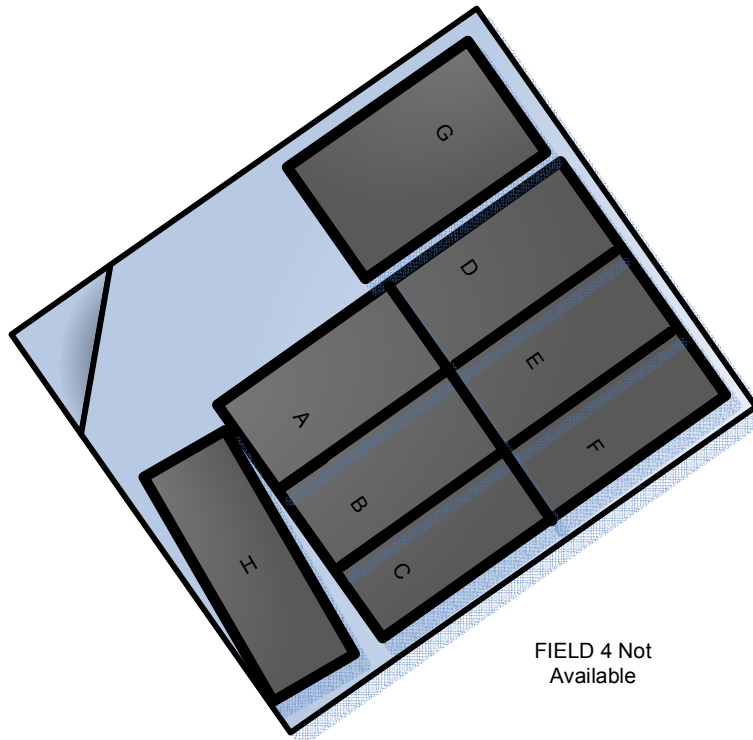

Community Park

Tuesday – Thursday Field 1, 2, and 5 (8:15 – 9:30)

Note: Times for Field 3 and 6 (8:00 – 9:15)

FIELD 1
(8:15 – 9:30)

FIELD 3
(8:00 – 9:15)

FIELD 5
(8:15 – 9:30)

FIELD 2
(8:15 – 9:30)

FIELD 4 Not
Available

FIELD 6
(8:00 – 9:15)