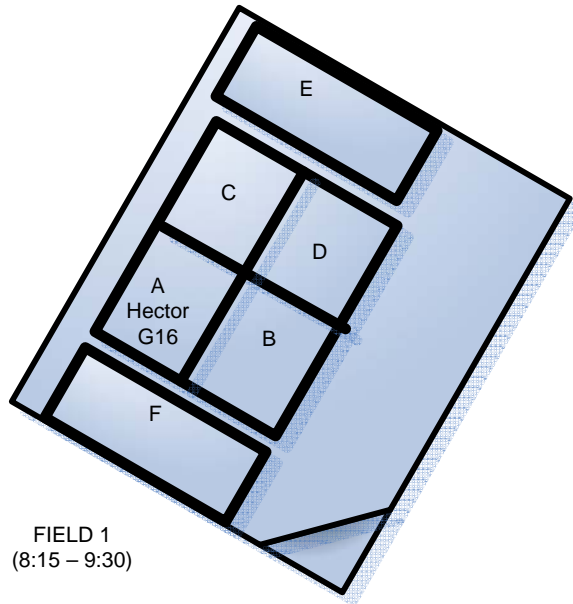

# Community Park

Tuesday – Thursday Field 1, 2, and 5 (8:15 – 9:30)

Note: Times for Field 3 and 6 (8:00 – 9:15)

FIELD 1  
(8:15 – 9:30)

FIELD 3  
(8:00 – 9:15)

FIELD 5  
(8:15 – 9:30)

FIELD 2  
(8:15 – 9:30)

FIELD 4

FIELD 6  
(8:00 – 9:15)