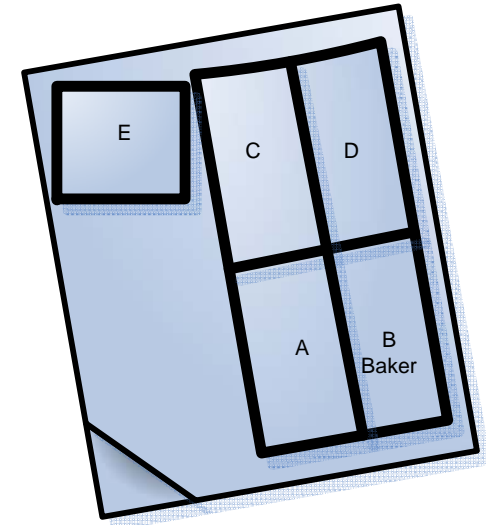

# Community Park

Tuesday – Thursday Field 1, 2, and 5 (8:15 – 9:30)

Note: Times for Field 3 and 6 (8:00 – 9:15)

FIELD 1  
(8:15 – 9:30)

FIELD 3  
(8:00 – 9:15)

FIELD 5  
(8:15 – 9:30)

FIELD 2  
(8:15 – 9:30)

FIELD 4

FIELD 6  
(8:00 – 9:15)