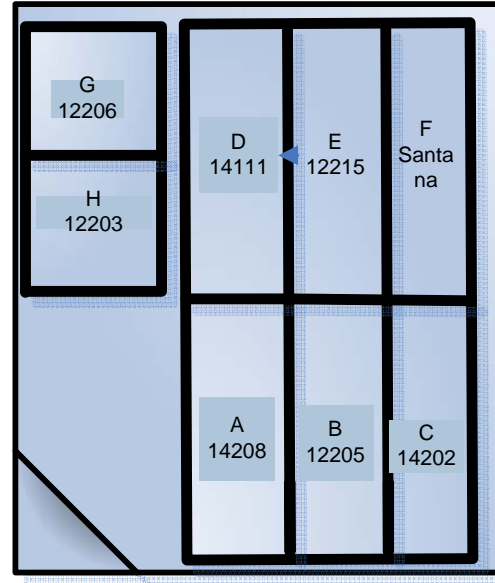

Community Park

Tuesday – Thursday Field 1 and 5 (7:00 - 8:15)

Note Time for Field 3 and 6 (6:45 - 8:00)

FIELD 1
(7:00 – 8:15)

FIELD 3
(6:45 – 8:00)

FIELD 5
(7:00 – 8:15)

FIELD 2

FIELD 4

FIELD 6
(6:45 – 8:00)