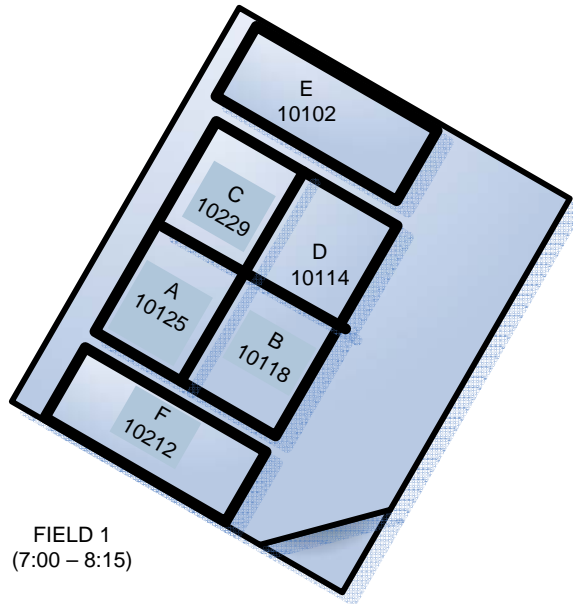

Community Park

Tuesday – Thursday Field 1 and 5 (7:00 - 8:15)

Note Time for Field 3 and 6 (6:45 - 8:00)

FIELD 1
(7:00 – 8:15)

FIELD 3
(6:45 – 8:00)

FIELD 5
(7:00 – 8:15)

FIELD 2

FIELD 4

FIELD 6
(6:45 – 8:00)