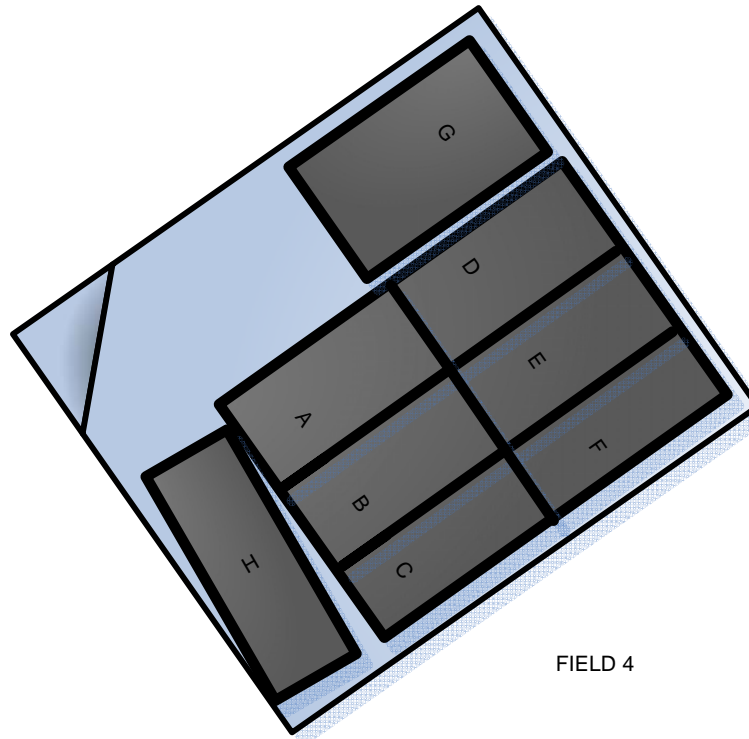

Community Park

Tuesday – Thursday Field 1 and 5 (7:00 - 8:15)

Note Time for Field 3 and 6 (6:45 - 8:00)

FIELD 1
(7:00 – 8:15)

FIELD 3
(6:45 – 8:00)

FIELD 5
(7:00 – 8:15)

FIELD 2

FIELD 4

FIELD 6
(6:45 – 8:00)