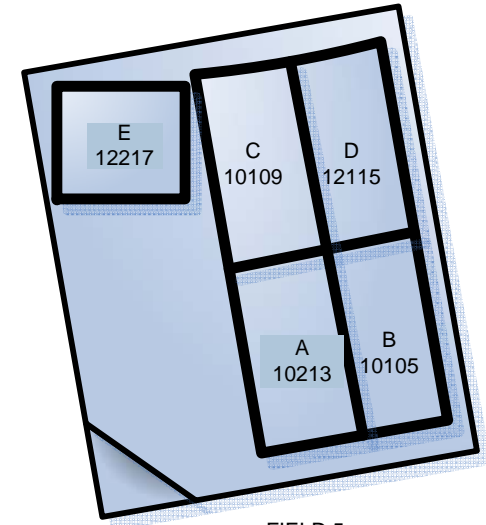

Community Park

Tuesday – Thursday Field 1 and 5 (7:00 - 8:15)

Note Time for Field 3 and 6 (6:45 - 8:00)

FIELD 1
(7:00 – 8:15)

FIELD 3
(6:45 – 8:00)

FIELD 5
(7:00 – 8:15)

FIELD 2

FIELD 4

FIELD 6
(6:45 – 8:00)