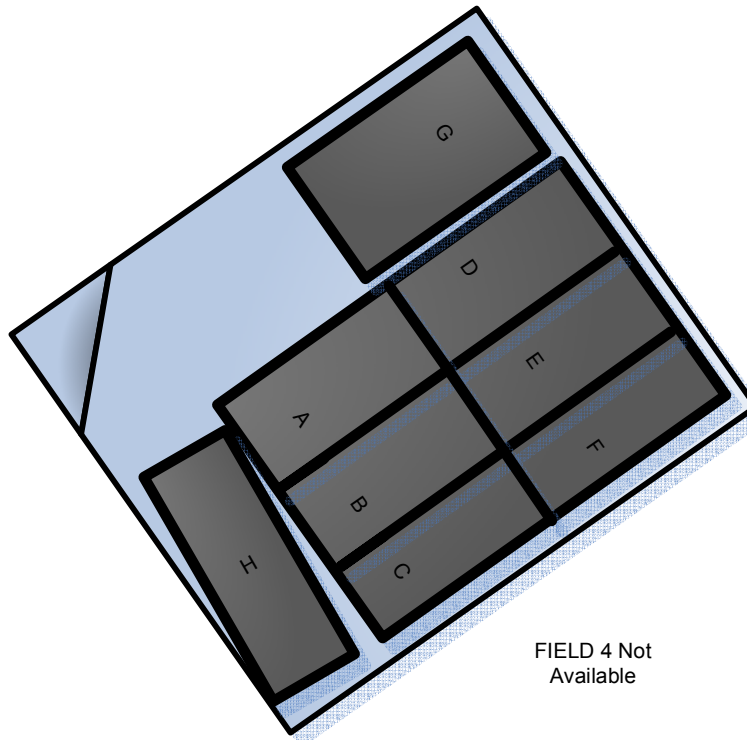

Community Park

Tuesday – Thursday Field 1 and 5 (5:45 – 7:00)

Note Time for Field 3 and 6 (5:30 - 6:45)

FIELD 1
(5:45 – 7:00)

FIELD 3
(5:30 – 6:45)

FIELD 5
(5:45 – 7:00)

FIELD 2 Not Available

FIELD 4 Not Available

FIELD 6
(5:30 – 6:45)