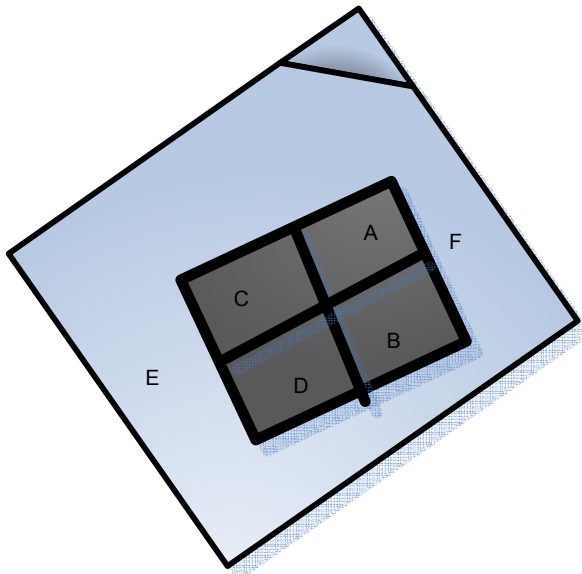

Community Park

Tuesday – Thursday Field 1 and 5 (5:45 – 7:00)

Note Time for Field 3 and 6 (5:30 - 6:45)

FIELD 1
(5:45 – 7:00)

FIELD 3
(5:30 – 6:45)

FIELD 5
(5:45 – 7:00)

FIELD 2 Not Available

FIELD 4 Not Available