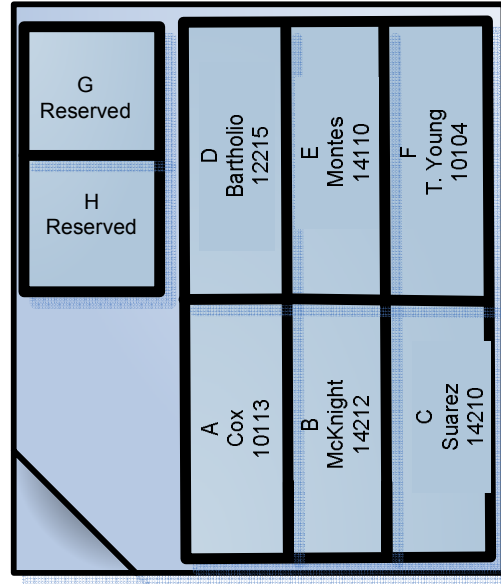

Community Park

Tuesday – Thursday Field 1 and 5 (5:45 – 7:00)

Note Time for Field 3 and 6 (5:30 - 6:45)

FIELD 1
(5:45 – 7:00)

FIELD 3
(5:30 – 6:45)

FIELD 5
(5:45 – 7:00)

FIELD 2 Not Available

FIELD 4 Not Available

FIELD 6
(5:30 – 6:45)