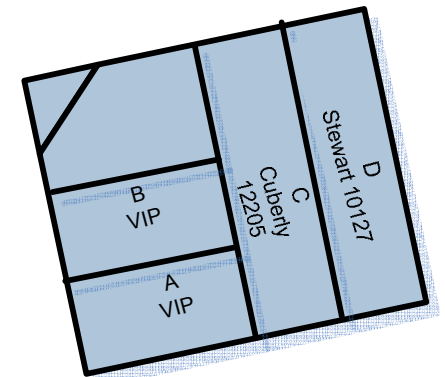

Community Park

Tuesday – Thursday Field 1 and 5 (5:45 – 7:00)

Note Time for Field 3 and 6 (5:30 - 6:45)

FIELD 1
(5:45 – 7:00)

FIELD 3
(5:30 – 6:45)

FIELD 5
(5:45 – 7:00)

FIELD 2 Not Available

FIELD 4 Not Available

FIELD 6
(5:30 – 6:45)