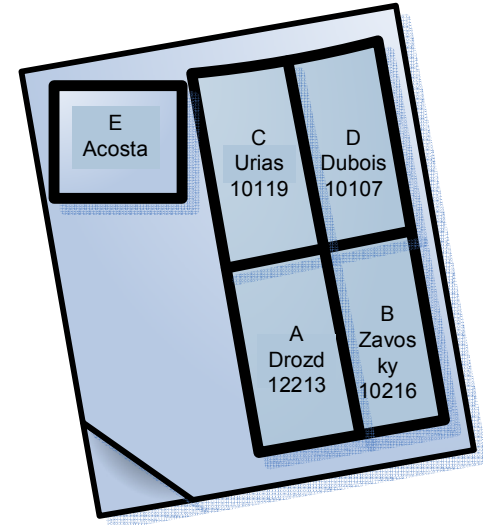

Community Park

Tuesday – Thursday Field 1 and 5 (5:45 – 7:00)

Note Time for Field 3 and 6 (5:30 - 6:45)

FIELD 1
(5:45 – 7:00)

FIELD 3
(5:30 – 6:45)

FIELD 5
(5:45 – 7:00)

FIELD 2 Not Available

FIELD 4 Not Available

FIELD 6
(5:30 – 6:45)