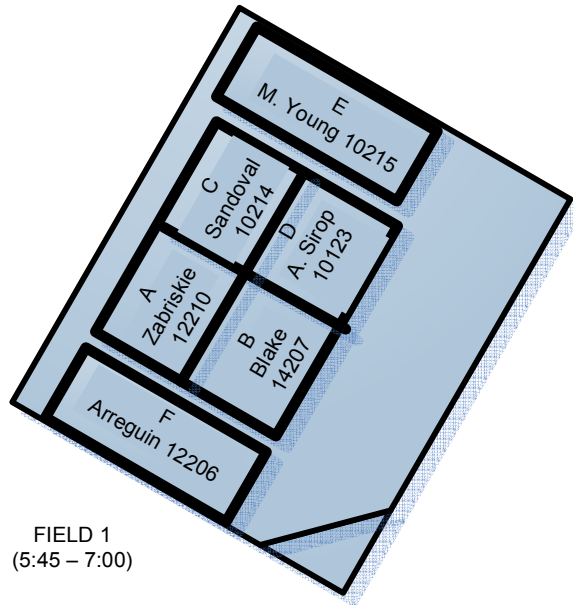

Community Park

Tuesday – Thursday Field 1 and 5 (5:45 – 7:00)

Note Time for Field 3 and 6 (5:30 - 6:45)

FIELD 1
(5:45 – 7:00)

FIELD 3
(5:30 – 6:45)

FIELD 5
(5:45 – 7:00)

FIELD 2 Not Available

FIELD 4 Not Available

FIELD 6
(5:30 – 6:45)