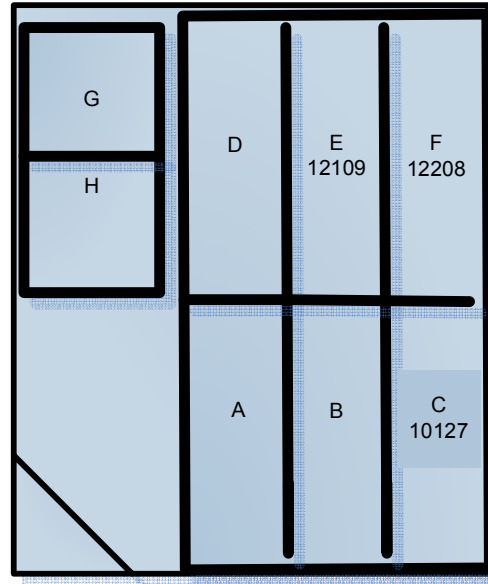

Community Park

Tuesday – Thursday Field 1, 2, 4 and 5 (4:30 – 5:45)

NOTE : TIME for Field 3 and Field 6 (4:15 – 5:30)

FIELD 1
(4:30 – 5:45)

FIELD 3
(4:15 – 5:30)

FIELD 5
(4:30 – 5:45)

FIELD 2
(4:30 – 5:45)

FIELD 4
(4:30 – 5:45)

FIELD 6
(4:15 – 5:30)