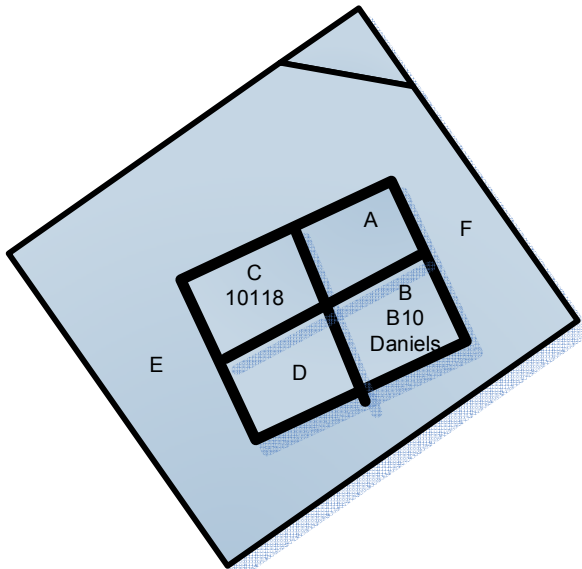

Community Park

Tuesday – Thursday Field 1, 2, 4 and 5 (4:30 – 5:45)

NOTE : TIME for Field 3 and Field 6 (4:15 – 5:30)

FIELD 1
(4:30 – 5:45)

FIELD 3
(4:15 – 5:30)

FIELD 5
(4:30 – 5:45)

FIELD 2
(4:30 – 5:45)

FIELD 4
(4:30 – 5:45)

FIELD 6
(4:15 – 5:30)