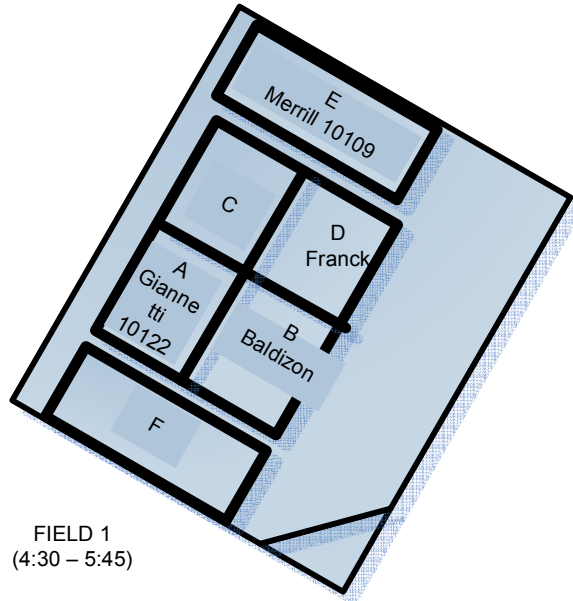

Community Park

Tuesday – Thursday Field 1, 2, 4 and 5 (4:30 – 5:45)

NOTE : TIME for Field 3 and Field 6 (4:15 – 5:30)

FIELD 1
(4:30 – 5:45)

FIELD 3
(4:15 – 5:30)

FIELD 5
(4:30 – 5:45)

FIELD 2
(4:30 – 5:45)

FIELD 4
(4:30 – 5:45)

FIELD 6
(4:15 – 5:30)