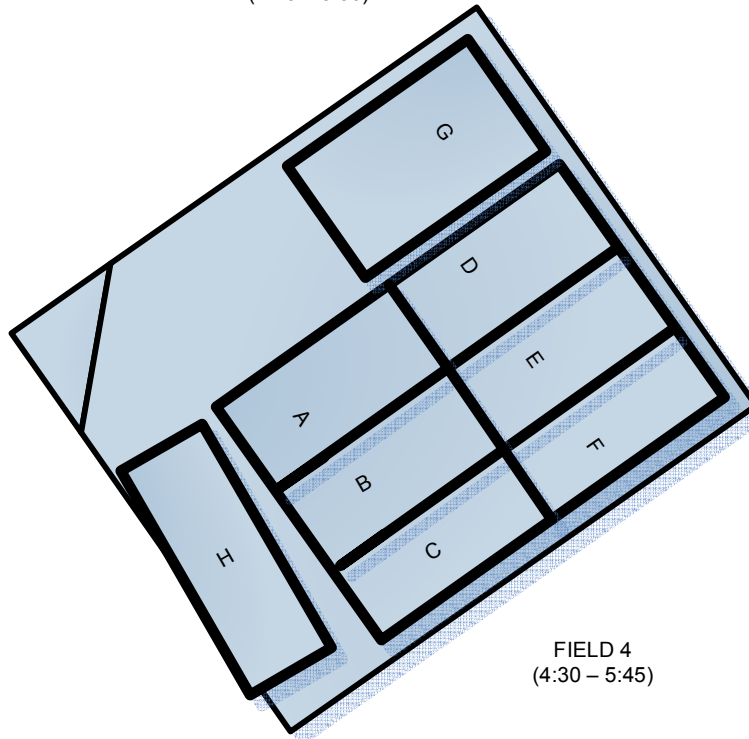

Community Park

Tuesday – Thursday Field 1, 2, 4 and 5 (4:30 – 5:45)

NOTE : TIME for Field 3 and Field 6 (4:15 – 5:30)

FIELD 1
(4:30 – 5:45)

FIELD 3
(4:15 – 5:30)

FIELD 5
(4:30 – 5:45)

FIELD 2
(4:30 – 5:45)

FIELD 4
(4:30 – 5:45)

FIELD 6
(4:15 – 5:30)