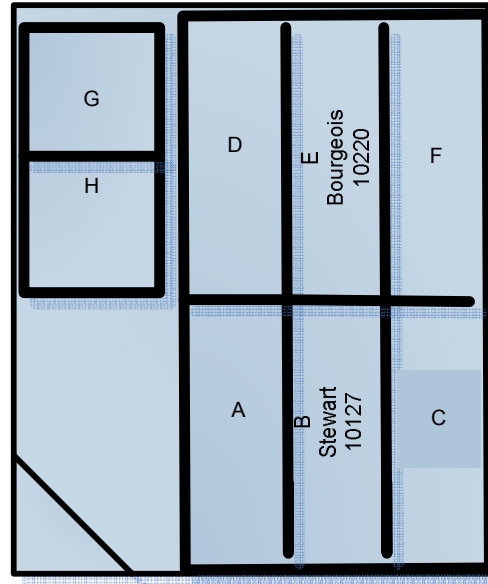

Community Park

Tuesday – Thursday Field 1, 2, 4 and 5 (4:30 – 5:45)

NOTE : TIME for Field 3 and Field 6 (4:15 – 5:30)

FIELD 1
(4:30 – 5:45)

FIELD 3
(4:15 – 5:30)

FIELD 5
(4:30 – 5:45)

FIELD 2
(4:30 – 5:45)

FIELD 4
(4:30 – 5:45)

FIELD 6
(4:15 – 5:30)