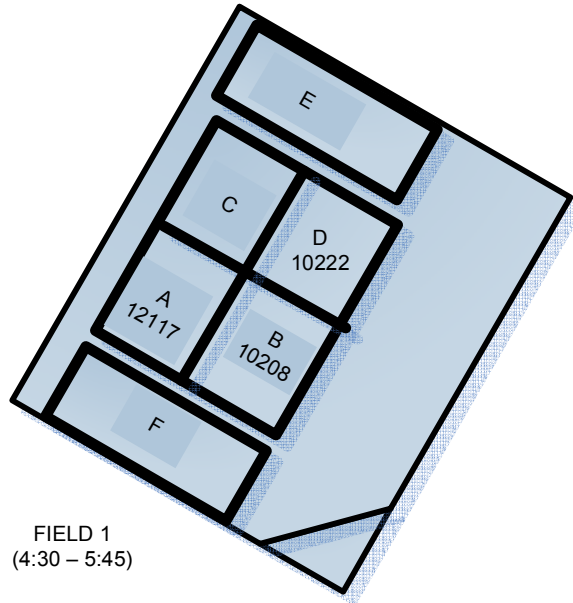

Community Park

Tuesday – Thursday Field 1, 2, 4 and 5 (4:30 – 5:45)

NOTE : TIME for Field 3 and Field 6 (4:15 – 5:30)

FIELD 1
(4:30 – 5:45)

FIELD 3
(4:15 – 5:30)

FIELD 5
(4:30 – 5:45)

FIELD 2
(4:30 – 5:45)

FIELD 4
(4:30 – 5:45)

FIELD 6
(4:15 – 5:30)