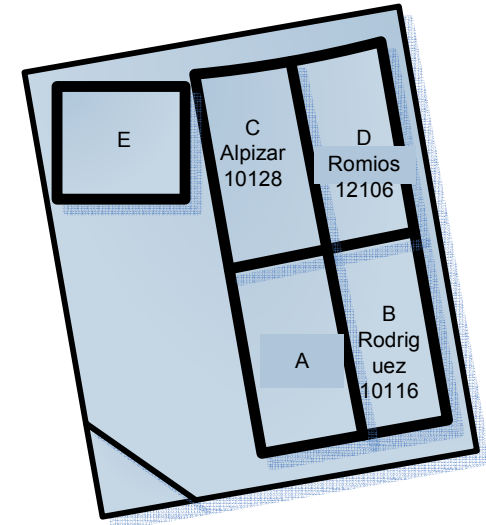

Community Park

Tuesday – Thursday Field 1, 2, 4 and 5 (4:30 – 5:45)

NOTE : TIME for Field 3 and Field 6 (4:15 – 5:30)

FIELD 1
(4:30 – 5:45)

FIELD 3
(4:15 – 5:30)

FIELD 5
(4:30 – 5:45)

FIELD 2
(4:30 – 5:45)

FIELD 4
(4:30 – 5:45)

FIELD 6
(4:15 – 5:30)