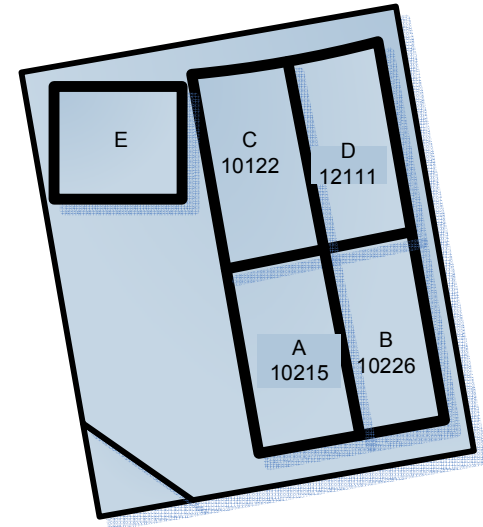

Community Park

Tuesday – Thursday Field 1, 2, 4 and 5 (4:30 – 5:45)

NOTE : TIME for Field 3 and Field 6 (4:15 – 5:30)

FIELD 1
(4:30 – 5:45)

FIELD 3
(4:15 – 5:30)

FIELD 5
(4:30 – 5:45)

FIELD 2
(4:30 – 5:45)

FIELD 4
(4:30 – 5:45)

FIELD 6
(4:15 – 5:30)