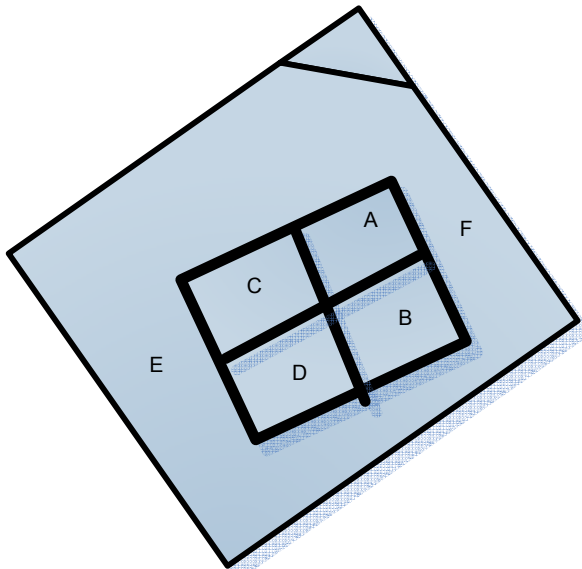

Community Park

Tuesday – Thursday Field 1, 2, 4 and 5 (4:30 – 5:45)

NOTE : TIME for Field 3 and Field 6 (4:15 – 5:30)

FIELD 1
(4:30 – 5:45)

FIELD 3
(4:15 – 5:30)

FIELD 5
(4:30 – 5:45)

FIELD 2
(4:30 – 5:45)

FIELD 4
(4:30 – 5:45)

FIELD 6
(4:15 – 5:30)