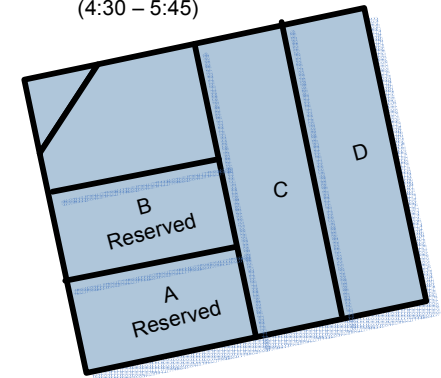

Community Park

Tuesday – Thursday Field 1, 2, 4 and 5 (4:30 – 5:45)

NOTE : TIME for Field 3 and Field 6 (4:15 – 5:30)

FIELD 1
(4:30 – 5:45)

FIELD 3
(4:15 – 5:30)

FIELD 5
(4:30 – 5:45)

FIELD 2
(4:30 – 5:45)

FIELD 4
(4:30 – 5:45)

FIELD 6
(4:15 – 5:30)