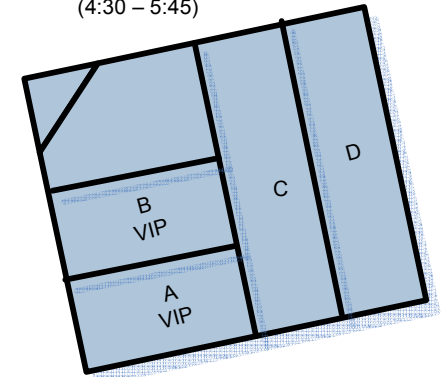

Community Park

Tuesday – Thursday Field 1, 2, 4 and 5 (4:30 – 5:45)

NOTE : TIME for Field 3 and Field 6 (4:15 – 5:30)

FIELD 1
(4:30 – 5:45)

FIELD 3
(4:15 – 5:30)

FIELD 5
(4:30 – 5:45)

FIELD 2
(4:30 – 5:45)

FIELD 4
(4:30 – 5:45)

FIELD 6
(4:15 – 5:30)