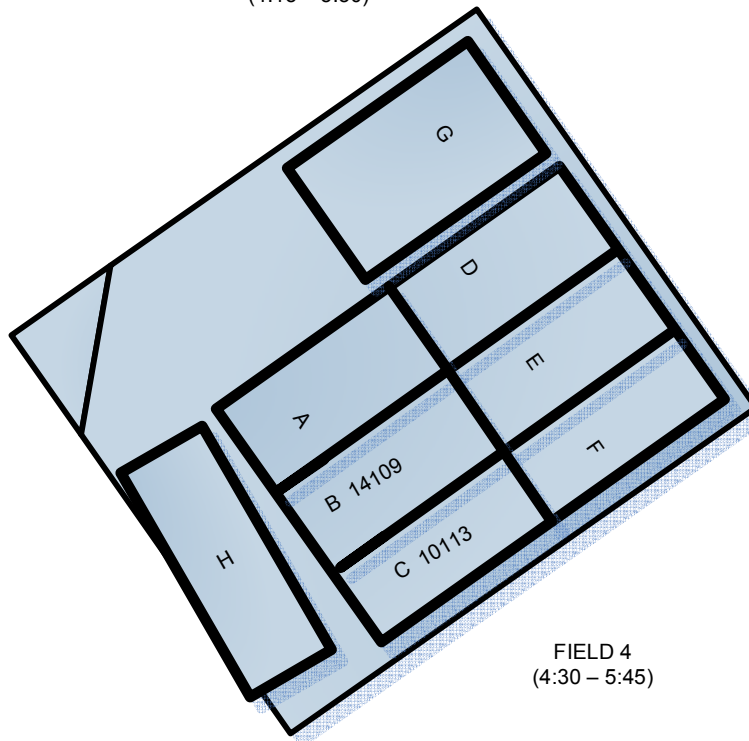

Community Park

Tuesday – Thursday Field 1, 2, 4 and 5 (4:30 – 5:45)

NOTE : TIME for Field 3 and Field 6 (4:15 – 5:30)

FIELD 1
(4:30 – 5:45)

FIELD 3
(4:15 – 5:30)

FIELD 5
(4:30 – 5:45)

FIELD 2
(4:30 – 5:45)

FIELD 4
(4:30 – 5:45)

FIELD 6
(4:15 – 5:30)