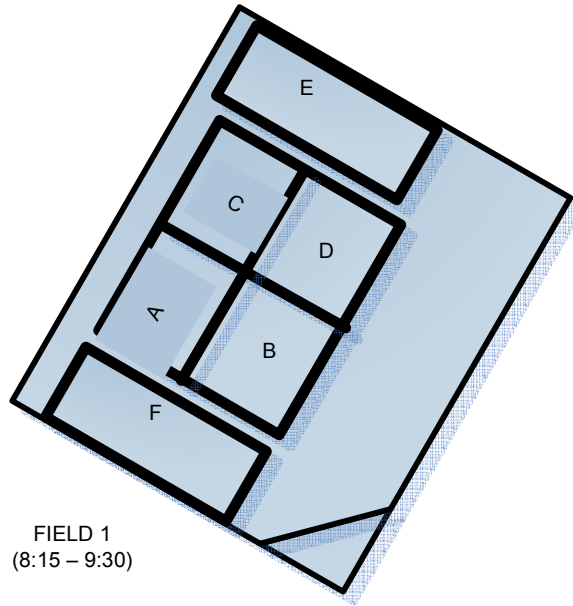

Community Park

Monday – Wednesday Field 1, 2, 5 and 6 (8:15 – 9:30)

Note Games are Played on Field 3 & 4 at 8:15

FIELD 1
(8:15 – 9:30)

FIELD 3
(8:15 Games)

FIELD 5
(8:15 – 9:30)

FIELD 2
Not Available

FIELD 4
(8:15 Games)

FIELD 6