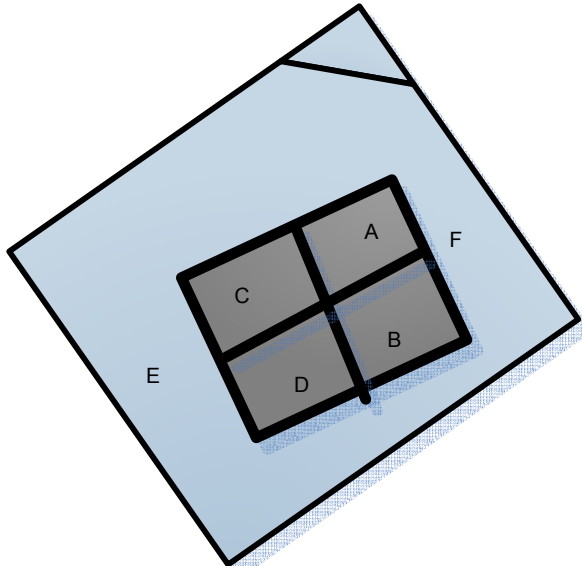

Community Park

Monday – Wednesday Field 1, 2, 5 and 6 (8:15 – 9:30)

Note Games are Played on Field 3 & 4 at 8:15

FIELD 1
(8:15 – 9:30)

FIELD 3
(8:15 Games)

FIELD 5
(8:15 – 9:30)

FIELD 2
Not Available

FIELD 4
(8:15 Games)

FIELD 6