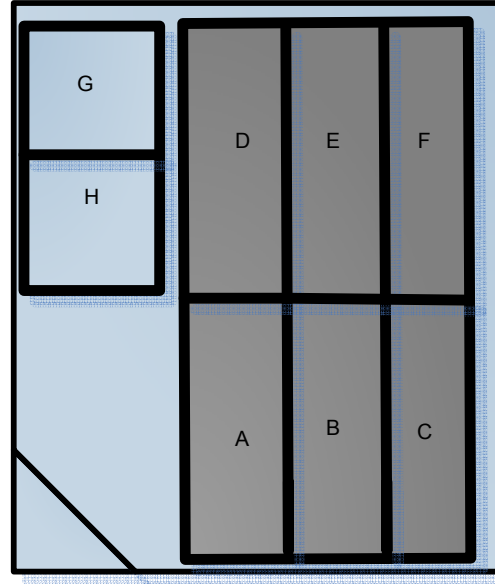

Community Park

Monday – Wednesday Field 1, 2, 5 and 6 (8:15 – 9:30)

Note Games are Played on Field 3 & 4 at 8:15

FIELD 1
(8:15 – 9:30)

FIELD 3
(8:15 Games)

FIELD 5
(8:15 – 9:30)

FIELD 2
Not Available

FIELD 4
(8:15 Games)

FIELD 6