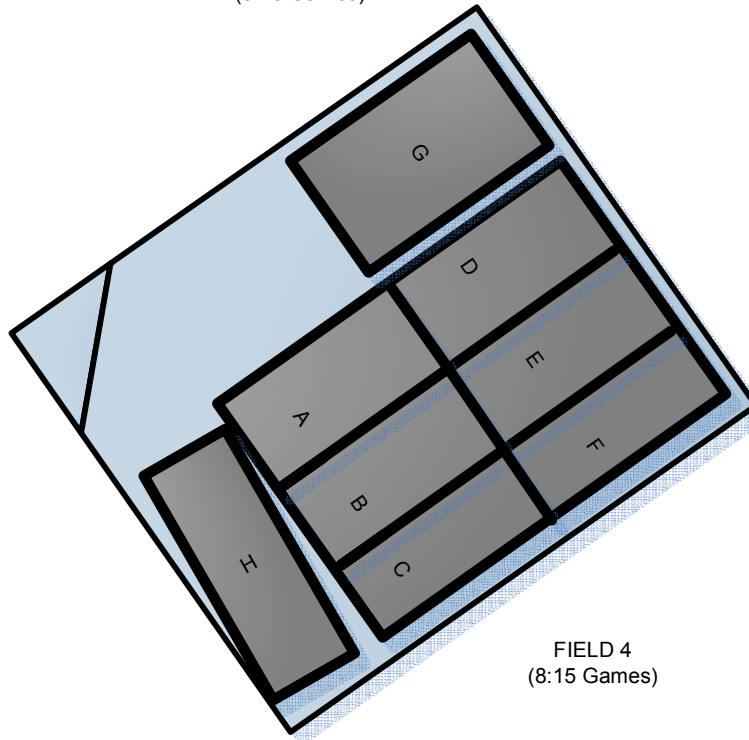

Community Park

Monday – Wednesday Field 1, 2, 5 and 6 (8:15 – 9:30)

Note Games are Played on Field 3 & 4 at 8:15

FIELD 1
(8:15 – 9:30)

FIELD 3
(8:15 Games)

FIELD 5
(8:15 – 9:30)

FIELD 2
Not Available

FIELD 4
(8:15 Games)

FIELD 6