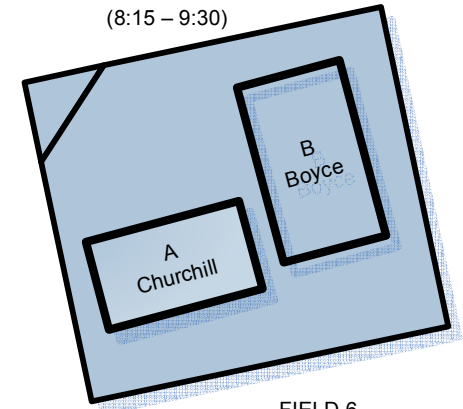

Community Park

Monday – Wednesday Field 1, 2, 5 and 6 (8:15 – 9:30)

Note Games are Played on Field 3 & 4 at 8:15

FIELD 1
(8:15 – 9:30)

FIELD 3
(8:15 Games)

FIELD 5
(8:15 – 9:30)

FIELD 2
Not Available

FIELD 4
(8:15 Games)

FIELD 6