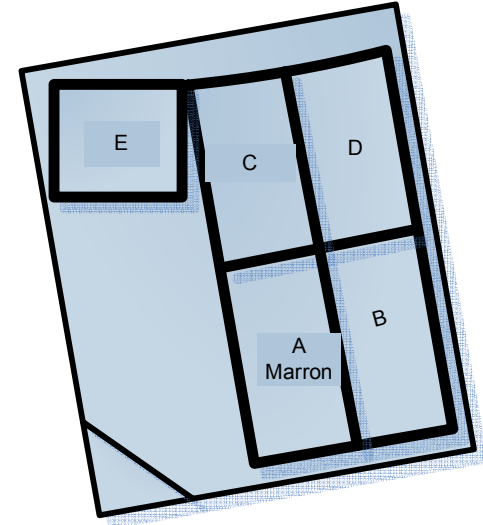

Community Park

Monday – Wednesday Field 1, 2, 5 and 6 (8:15 – 9:30)

Note Games are Played on Field 3 & 4 at 8:15

FIELD 1
(8:15 – 9:30)

FIELD 3
(8:15 Games)

FIELD 5
(8:15 – 9:30)

FIELD 2
Not Available

FIELD 4
(8:15 Games)

FIELD 6