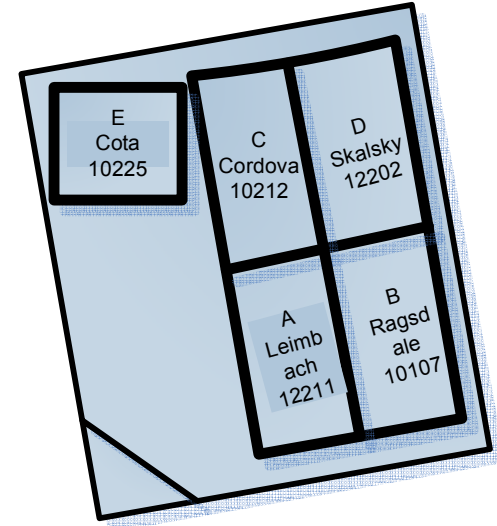

Community Park

Monday – Wednesday Field 1 and 5 (7:00 - 8:15)

Note Time for Field 3 and 6 (6:45 - 8:00)

FIELD 1
(7:00 – 8:15)

FIELD 3
6:45 - 8:00

FIELD 5
(7:00 – 8:15)

FIELD 2
Not Available

FIELD 4 Not
Available

FIELD 6
(6:45 – 8:00)