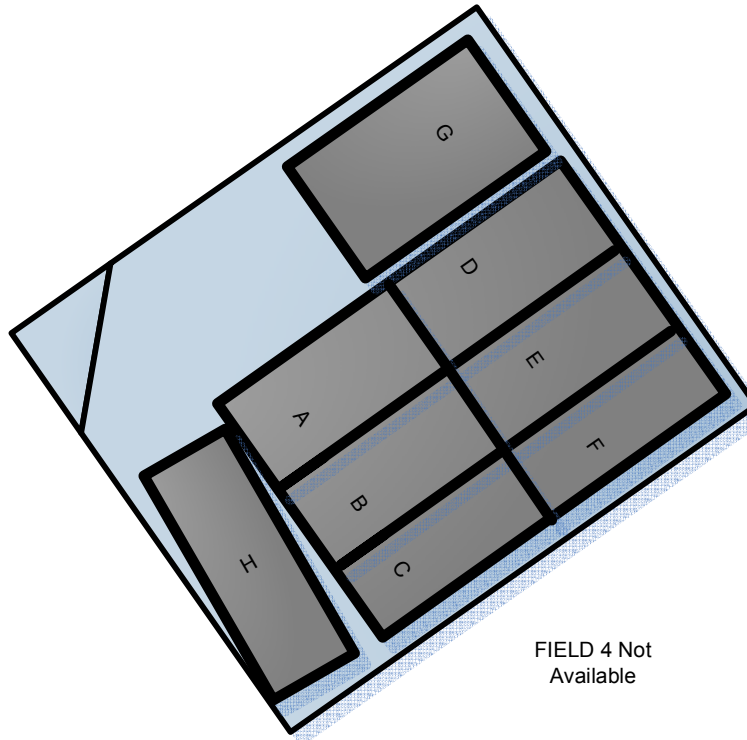

Community Park

Monday – Wednesday Field 1 and 5 (7:00 - 8:15)

Note Time for Field 3 and 6 (6:45 - 8:00)

FIELD 1
(7:00 – 8:15)

FIELD 3
6:45 - 8:00

FIELD 5
(7:00 – 8:15)

FIELD 2
Not Available

FIELD 4 Not
Available

FIELD 6
(6:45 – 8:00)