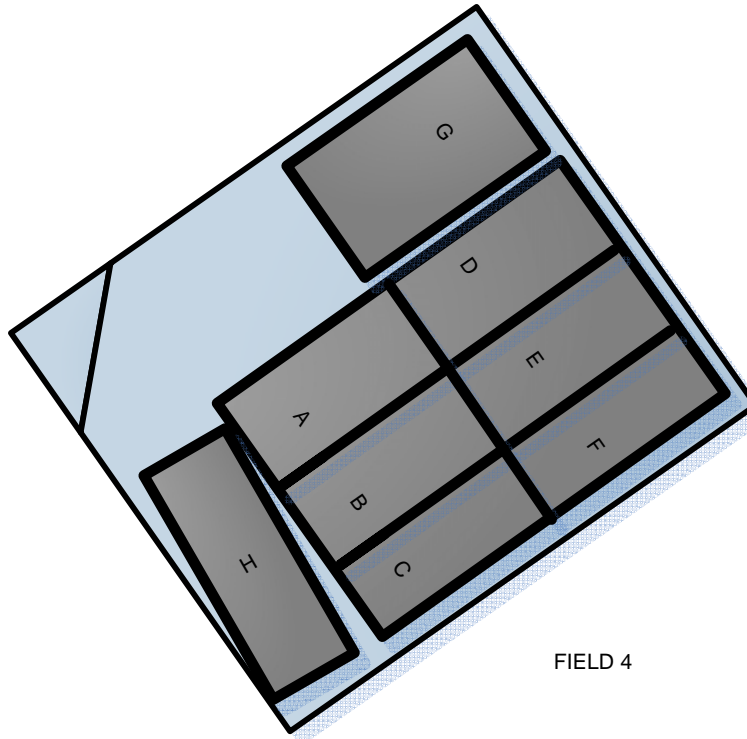

Community Park

Monday – Wednesday Field 1 and 5 (7:00 - 8:15)

Note Time for Field 3 and 6 (6:45 - 8:00)

FIELD 1
(7:00 – 8:15)

FIELD 3
6:45 - 8:00

FIELD 5
(7:00 – 8:15)

FIELD 2

FIELD 4

FIELD 6
(6:45 – 8:00)