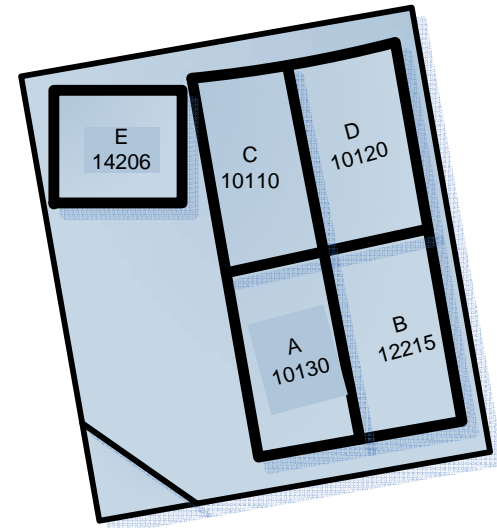

Community Park

Monday – Wednesday Field 1 and 5 (7:00 - 8:15)

Note Time for Field 3 and 6 (6:45 - 8:00)

FIELD 1
(7:00 – 8:15)

FIELD 3
6:45 - 8:00

FIELD 5
(7:00 – 8:15)

FIELD 2

FIELD 4

FIELD 6
(6:45 – 8:00)