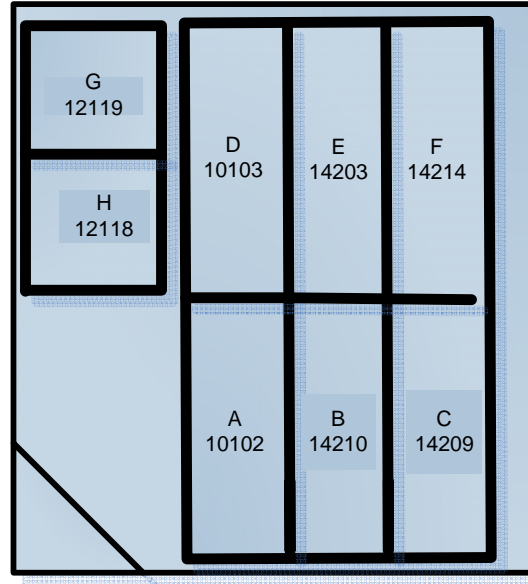

Community Park

Monday – Wednesday Field 1 and 5 (7:00 - 8:15)

Note Time for Field 3 and 6 (6:45 - 8:00)

FIELD 1
(7:00 – 8:15)

FIELD 3
6:45 - 8:00

FIELD 5
(7:00 – 8:15)

FIELD 2

FIELD 4

FIELD 6
(6:45 – 8:00)