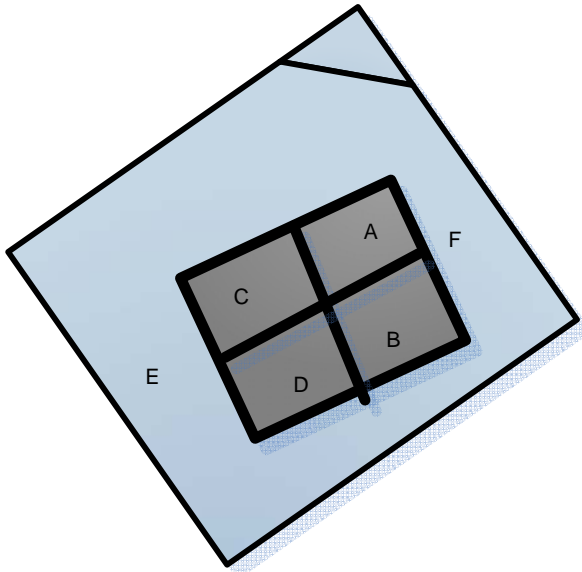

Community Park

Monday – Wednesday Field 1 and 5 (7:00 - 8:15)

Note Time for Field 3 and 6 (6:45 - 8:00)

FIELD 1
(7:00 – 8:15)

FIELD 3
6:45 - 8:00

FIELD 5
(7:00 – 8:15)

FIELD 2

FIELD 4