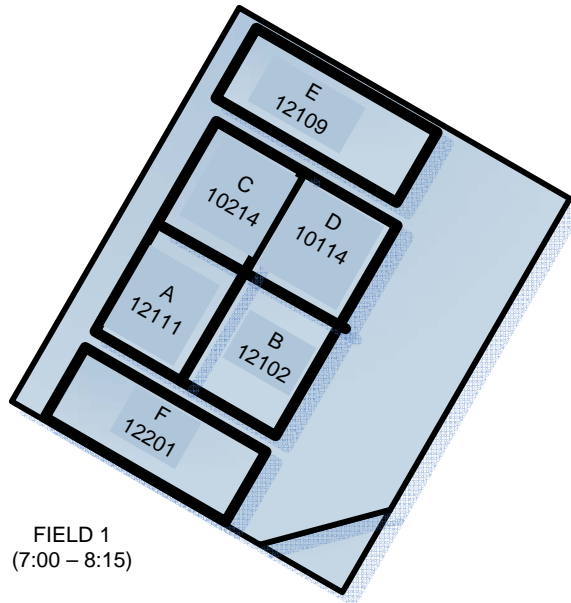

Community Park

Monday – Wednesday Field 1 and 5 (7:00 - 8:15)

Note Time for Field 3 and 6 (6:45 - 8:00)

FIELD 1
(7:00 – 8:15)

FIELD 3
6:45 - 8:00

FIELD 5
(7:00 – 8:15)

FIELD 2

FIELD 4

FIELD 6
(6:45 – 8:00)