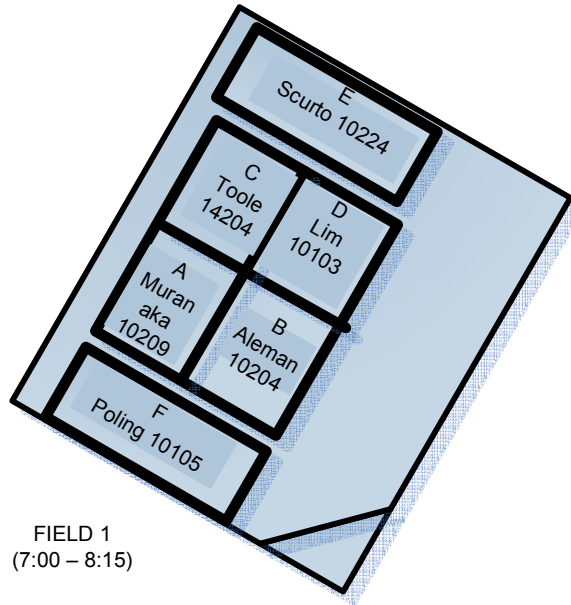

Community Park

Monday – Wednesday Field 1 and 5 (7:00 - 8:15)

Note Time for Field 3 and 6 (6:45 - 8:00)

FIELD 1
(7:00 – 8:15)

FIELD 3
6:45 - 8:00

FIELD 5
(7:00 – 8:15)

FIELD 2
Not Available

FIELD 4 Not
Available

FIELD 6
(6:45 – 8:00)