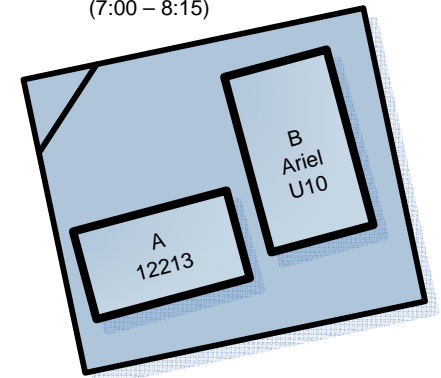

Community Park

Monday – Wednesday Field 1 and 5 (7:00 - 8:15)

Note Time for Field 3 and 6 (6:45 - 8:00)

FIELD 1
(7:00 – 8:15)

FIELD 3
6:45 - 8:00

FIELD 5
(7:00 – 8:15)

FIELD 2

FIELD 4

FIELD 6
(6:45 – 8:00)