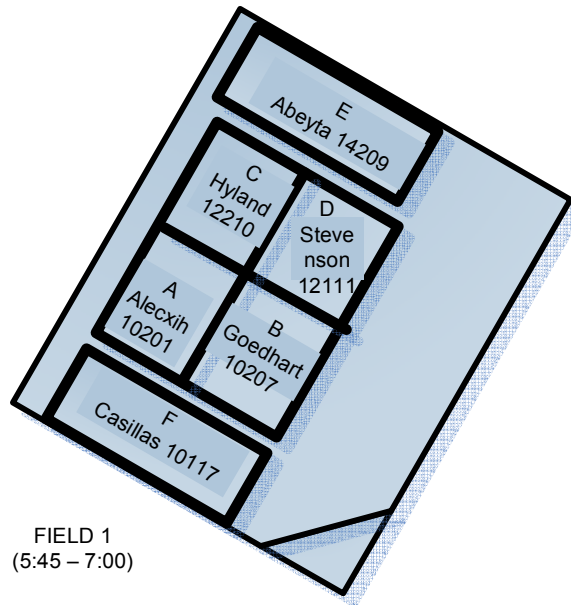

# Community Park

Monday – Wednesday Field 1 and 5 (5:45 – 7:00)

Note Time for Field 3 and 6 (5:30 - 6:45)

FIELD 1  
(5:45 – 7:00)

FIELD 3  
(5:30 – 6:45)

FIELD 5  
(5:45 – 7:00)

FIELD 2  
Not Available

FIELD 4

FIELD 6  
(5:30 – 6:45)