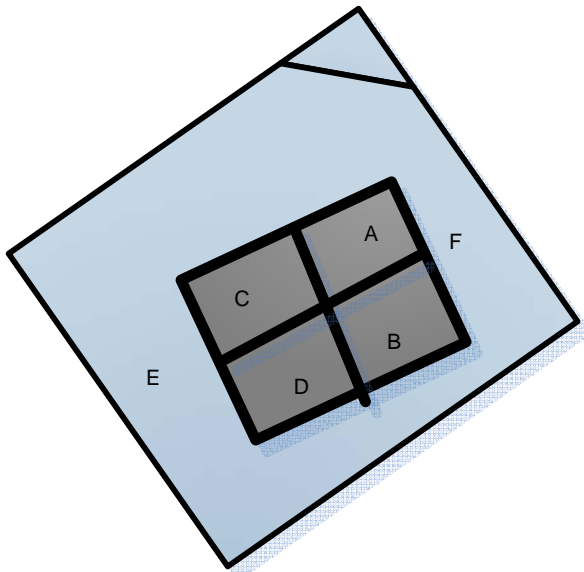

Community Park

Monday – Wednesday Field 1 and 5 (5:45 – 7:00)

Note Time for Field 3 and 6 (5:30 - 6:45)

FIELD 1
(5:45 – 7:00)

FIELD 3
(5:30 – 6:45)

FIELD 5
(5:45 – 7:00)

FIELD 2

FIELD 4