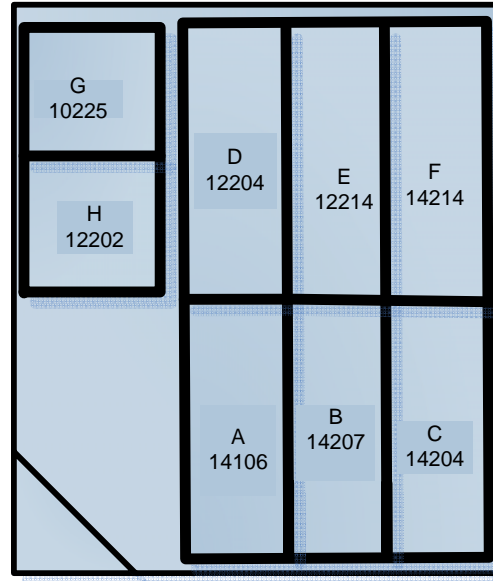

Community Park

Monday – Wednesday Field 1 and 5 (5:45 – 7:00)

Note Time for Field 3 and 6 (5:30 - 6:45)

FIELD 1
(5:45 – 7:00)

FIELD 3
(5:30 – 6:45)

FIELD 5
(5:45 – 7:00)

FIELD 2

FIELD 4

FIELD 6
(5:30 – 6:45)