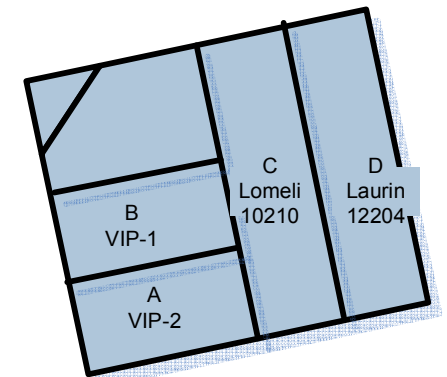

# Community Park

Monday – Wednesday Field 1 and 5 (5:45 – 7:00)

Note Time for Field 3 and 6 (5:30 - 6:45)

FIELD 1  
(5:45 – 7:00)

FIELD 3  
(5:30 – 6:45)

FIELD 5  
(5:45 – 7:00)

FIELD 2  
Not Available

FIELD 4

FIELD 6  
(5:30 – 6:45)