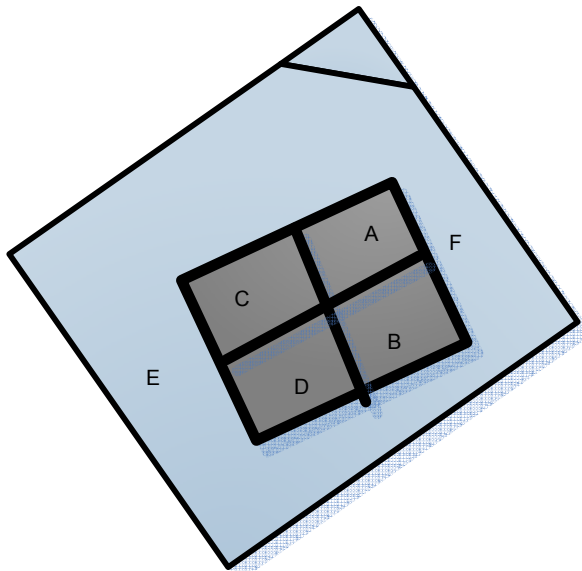

# Community Park

Monday – Wednesday Field 1 and 5 (5:45 – 7:00)

Note Time for Field 3 and 6 (5:30 - 6:45)

FIELD 1  
(5:45 – 7:00)

FIELD 3  
(5:30 – 6:45)

FIELD 5  
(5:45 – 7:00)

FIELD 2  
Not Available

FIELD 4