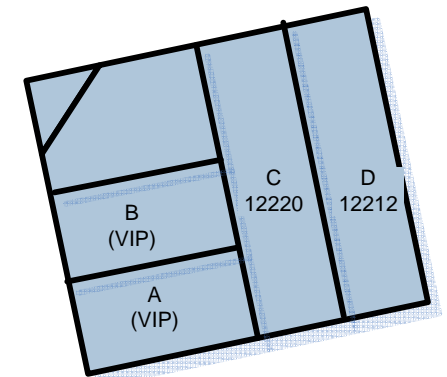

Community Park

Monday – Wednesday Field 1 and 5 (5:45 – 7:00)

Note Time for Field 3 and 6 (5:30 - 6:45)

FIELD 1
(5:45 – 7:00)

FIELD 3
(5:30 – 6:45)

FIELD 5
(5:45 – 7:00)

FIELD 2

FIELD 4

FIELD 6
(5:30 – 6:45)