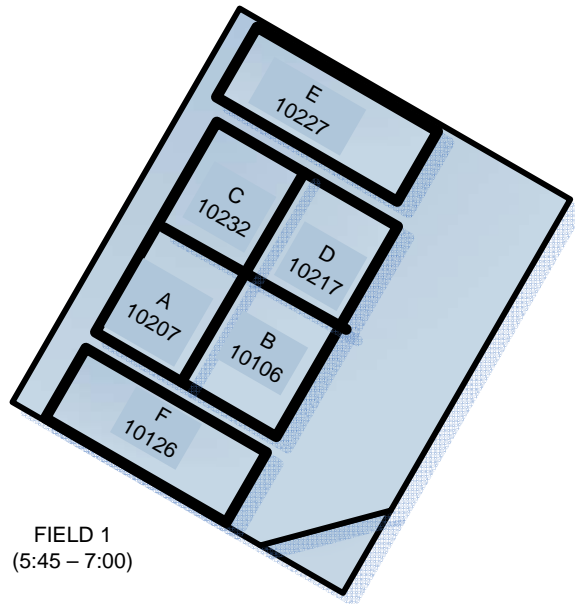

Community Park

Monday – Wednesday Field 1 and 5 (5:45 – 7:00)

Note Time for Field 3 and 6 (5:30 - 6:45)

FIELD 1
(5:45 – 7:00)

FIELD 3
(5:30 – 6:45)

FIELD 5
(5:45 – 7:00)

FIELD 2

FIELD 4

FIELD 6
(5:30 – 6:45)