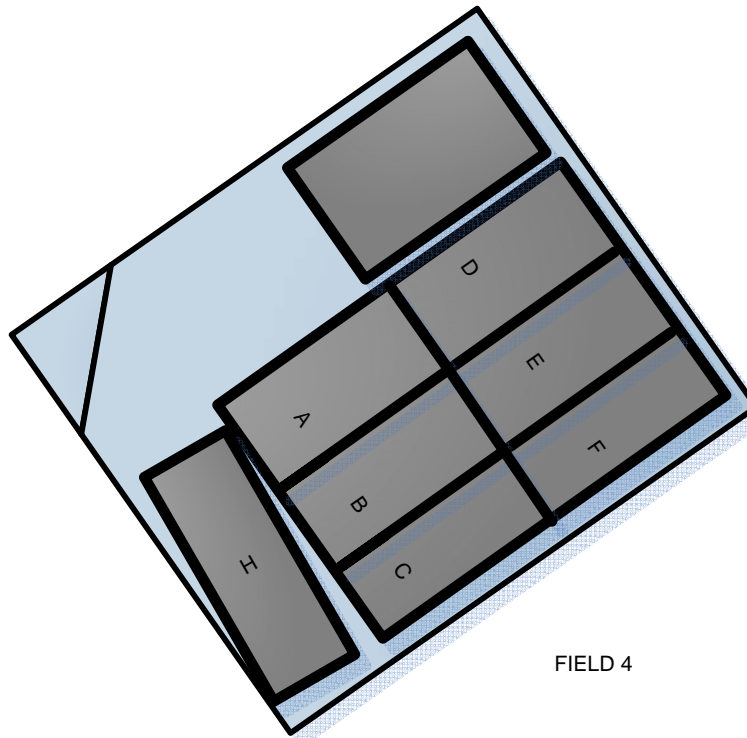

Community Park

Monday – Wednesday Field 1 and 5 (5:45 – 7:00)

Note Time for Field 3 and 6 (5:30 - 6:45)

FIELD 1
(5:45 – 7:00)

FIELD 3
(5:30 – 6:45)

FIELD 5
(5:45 – 7:00)

FIELD 2

FIELD 4

FIELD 6
(5:30 – 6:45)