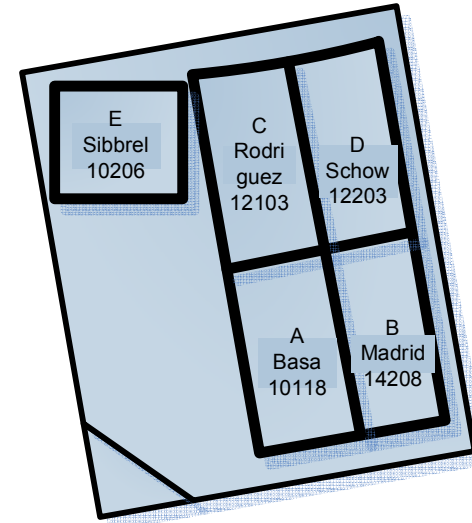

# Community Park

Monday – Wednesday Field 1 and 5 (5:45 – 7:00)

Note Time for Field 3 and 6 (5:30 - 6:45)

FIELD 1  
(5:45 – 7:00)

FIELD 3  
(5:30 – 6:45)

FIELD 5  
(5:45 – 7:00)

FIELD 2  
Not Available

FIELD 4

FIELD 6  
(5:30 – 6:45)