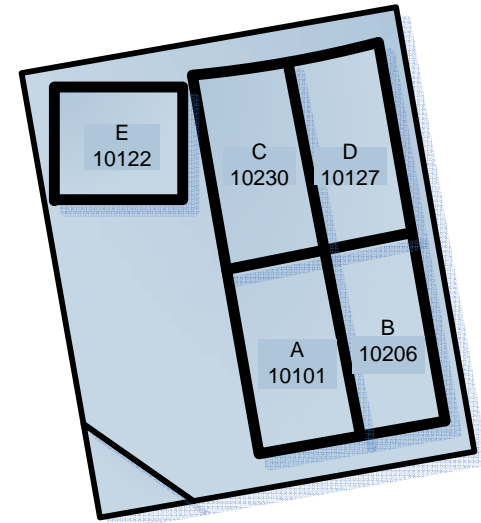

Community Park

Monday – Wednesday Field 1 and 5 (5:45 – 7:00)

Note Time for Field 3 and 6 (5:30 - 6:45)

FIELD 1
(5:45 – 7:00)

FIELD 3
(5:30 – 6:45)

FIELD 5
(5:45 – 7:00)

FIELD 2

FIELD 4

FIELD 6
(5:30 – 6:45)