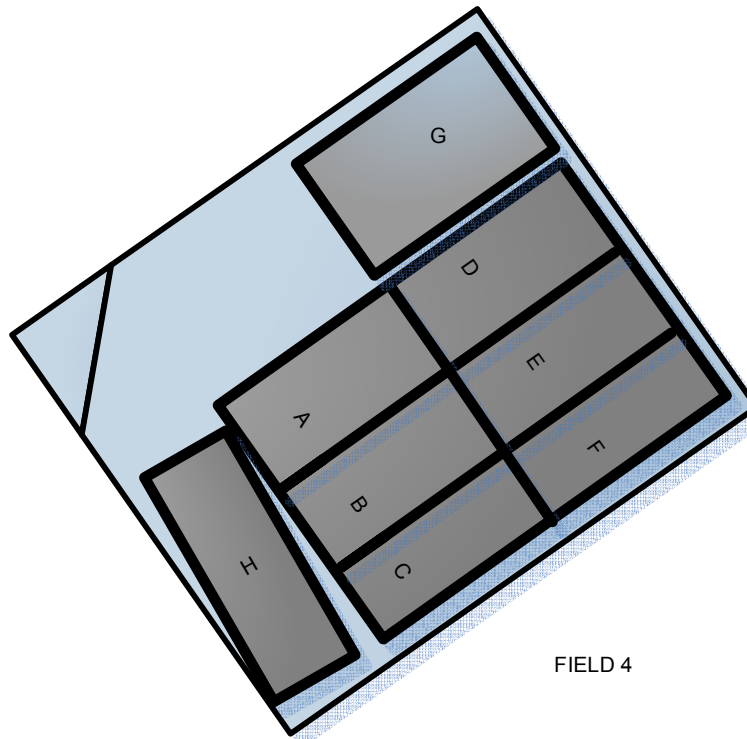

# Community Park

Monday – Wednesday Field 1 and 5 (5:45 – 7:00)

Note Time for Field 3 and 6 (5:30 - 6:45)

FIELD 1  
(5:45 – 7:00)

FIELD 3  
(5:30 – 6:45)

FIELD 5  
(5:45 – 7:00)

FIELD 2  
Not Available

FIELD 4

FIELD 6  
(5:30 – 6:45)