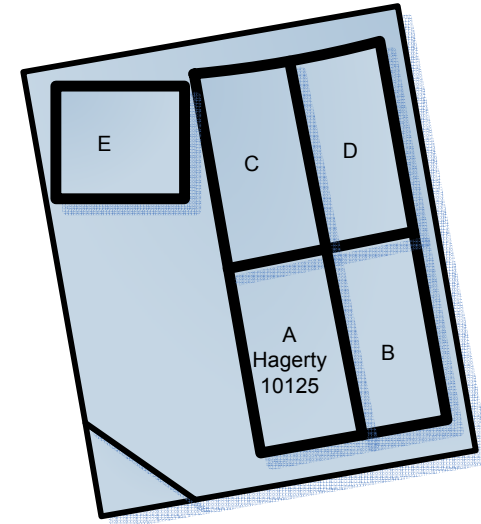

Community Park

Monday – Wednesday Field 1 and 5 (4:30 – 5:45)

NOTE : TIME for Field 2, 3, 4 and Field 6 (4:15 – 5:30)

FIELD 1
(4:30 – 5:45)

FIELD 3
(4:15 – 5:30)

FIELD 5
(4:30 – 5:45)

FIELD 2
Not Available

FIELD 4
(4:30 – 5:45)

FIELD 6
(4:15 – 5:30)