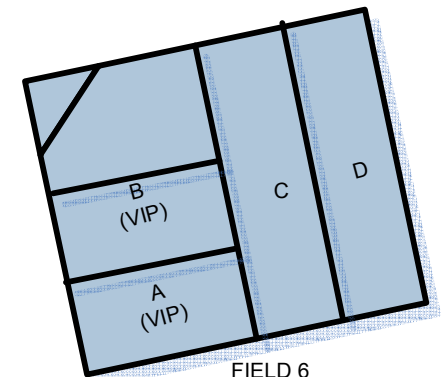

Community Park

Monday – Wednesday Field 1 and 5 (4:30 – 5:45)

NOTE : TIME for Field 2, 3, 4 and Field 6 (4:15 – 5:30)

FIELD 1
(4:30 – 5:45)

FIELD 3
(4:15 – 5:30)

FIELD 5
(4:30 – 5:45)

FIELD 2
Not Available

FIELD 4
(4:30 – 5:45)

FIELD 6
(4:15 – 5:30)