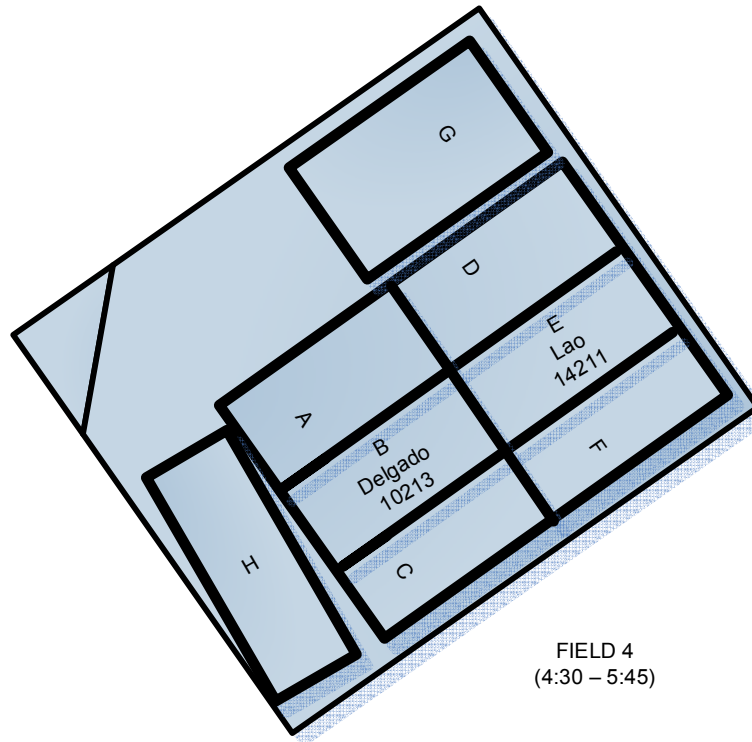

Community Park

Monday – Wednesday Field 1 and 5 (4:30 – 5:45)

NOTE : TIME for Field 2, 3, 4 and Field 6 (4:15 – 5:30)

FIELD 1
(4:30 – 5:45)

FIELD 3
(4:15 – 5:30)

FIELD 5
(4:30 – 5:45)

FIELD 2
Not Available

FIELD 4
(4:30 – 5:45)

FIELD 6
(4:15 – 5:30)