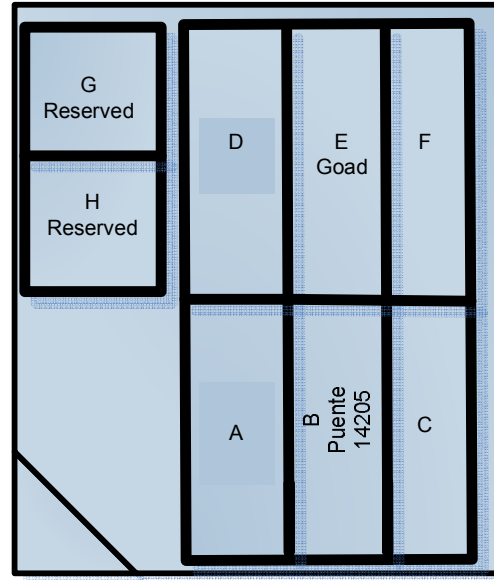

Community Park

Monday – Wednesday Field 1 and 5 (4:30 – 5:45)

NOTE : TIME for Field 2, 3, 4 and Field 6 (4:15 – 5:30)

FIELD 1
(4:30 – 5:45)

FIELD 3
(4:15 – 5:30)

FIELD 5
(4:30 – 5:45)

FIELD 2
Not Available

FIELD 4
(4:30 – 5:45)

FIELD 6
(4:15 – 5:30)