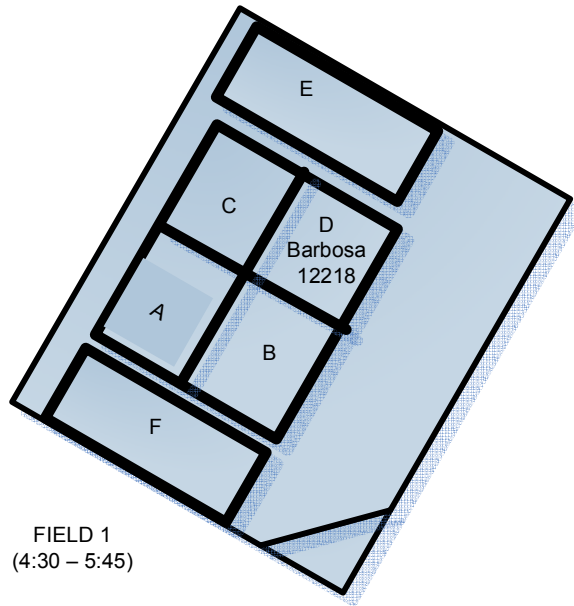

Community Park

Monday – Wednesday Field 1 and 5 (4:30 – 5:45)

NOTE : TIME for Field 2, 3, 4 and Field 6 (4:15 – 5:30)

FIELD 1
(4:30 – 5:45)

FIELD 3
(4:15 – 5:30)

FIELD 5
(4:30 – 5:45)

FIELD 2
Not Available

FIELD 4
(4:30 – 5:45)

FIELD 6
(4:15 – 5:30)