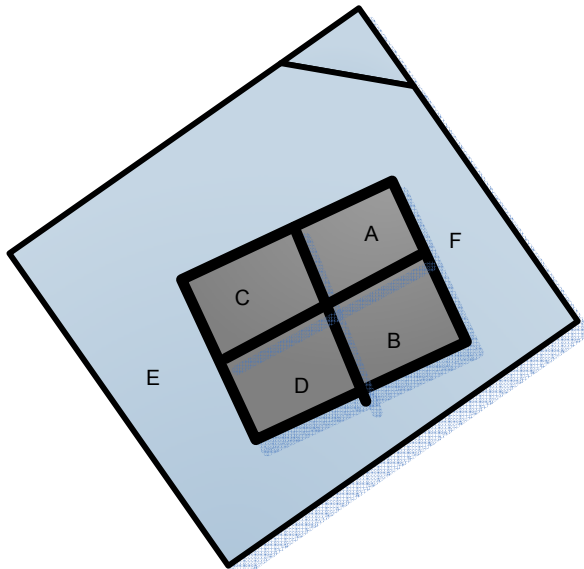

Community Park

Monday – Wednesday Field 1 and 5 (4:30 – 5:45)

NOTE : TIME for Field 2, 3, 4 and Field 6 (4:15 – 5:30)

FIELD 1
(4:30 – 5:45)

FIELD 3
(4:15 – 5:30)

FIELD 5
(4:30 – 5:45)

FIELD 2
Not Available

FIELD 4
(4:30 – 5:45)